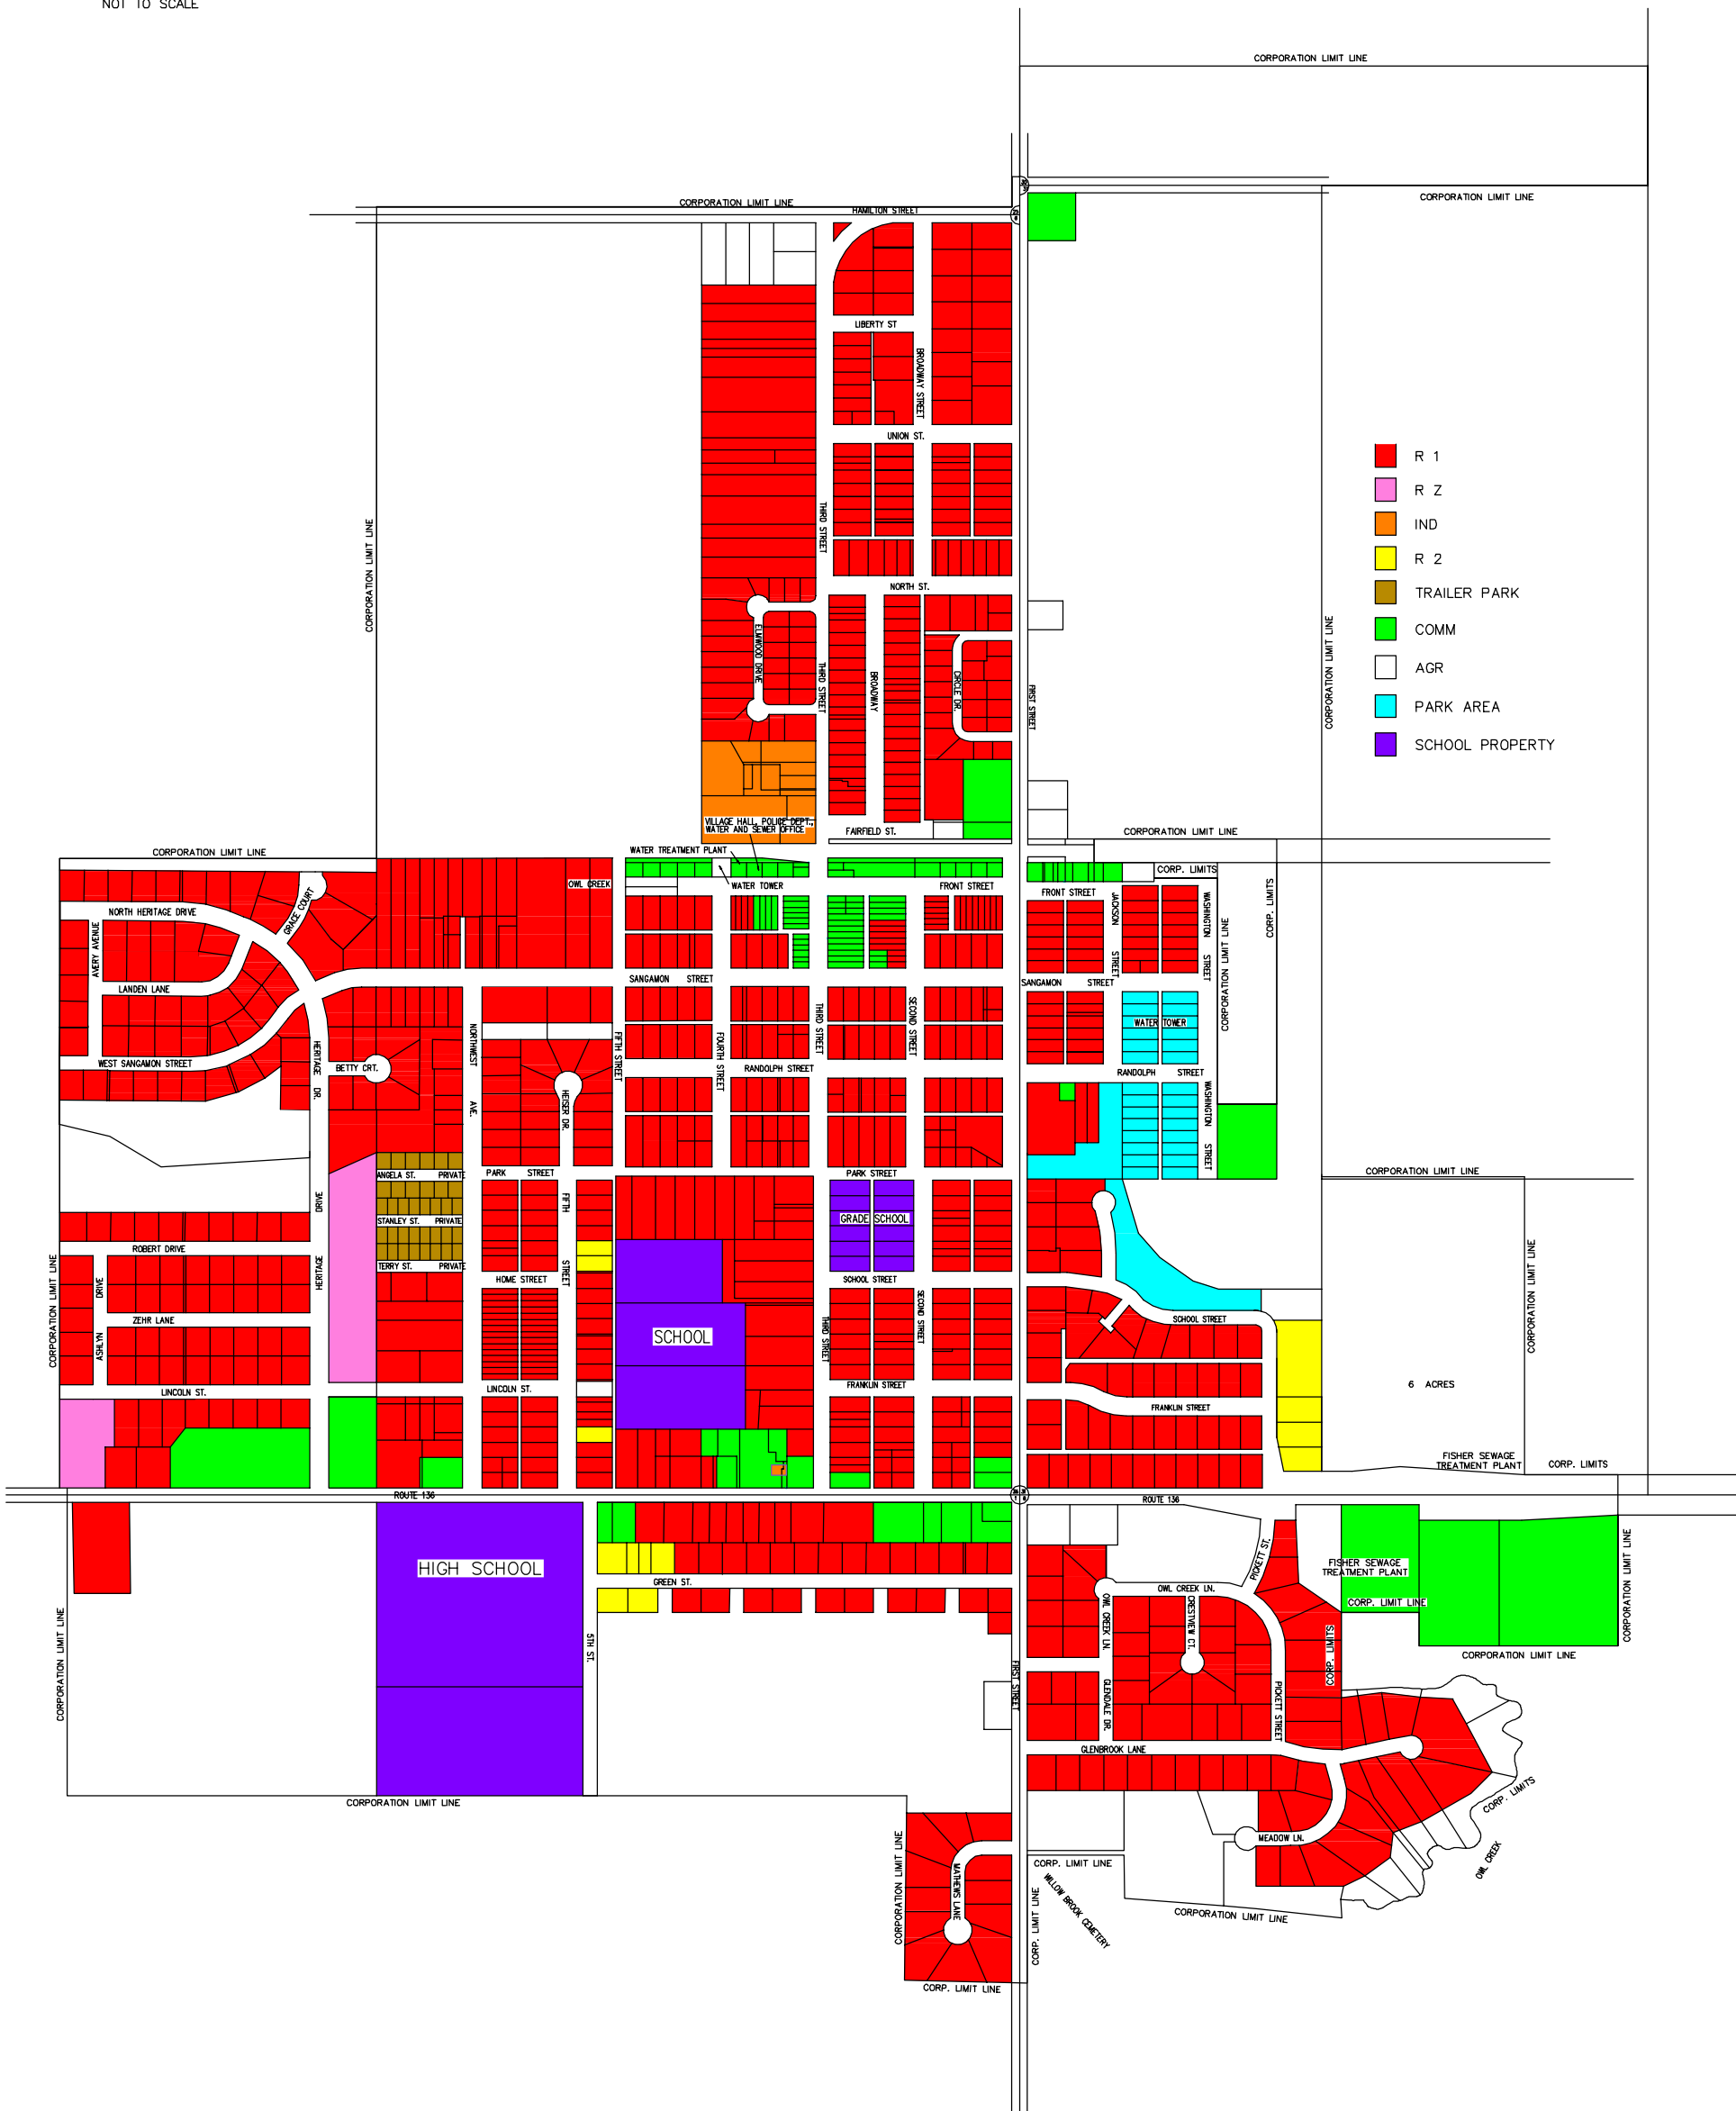

NOT TO SCALE

VILLAGE OF FISHER
ZONING MAP

FISHER, IL